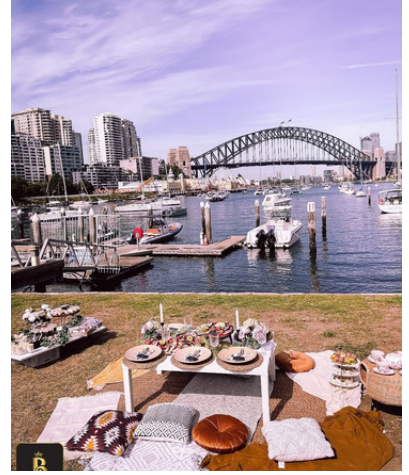

Photo images

Feel free to reach us at any time by making a call or dropping an email to say hi! We look forward to hearing from you.

| www.cobekitchen.com.au | info@cobekitchen.com.au | 0486 068 888 |